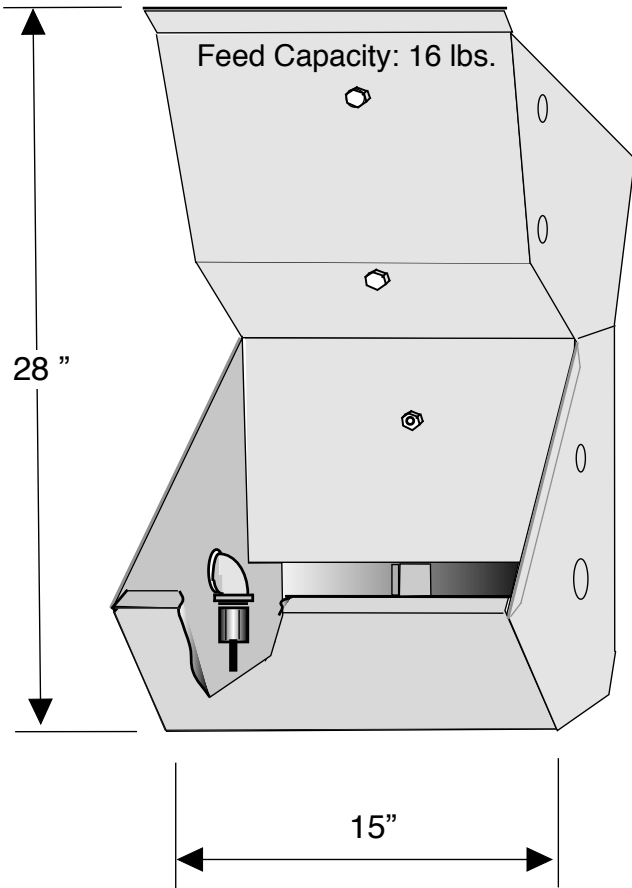

Nipple detail

FEED-EASE
WET/ DRY SOW FEEDER.

Copying or reproduction of any portion of this drawing without permission is prohibited.
Use of this drawing except on order of A.J. O'Mara Group, LLC. is prohibited.

Unique new paddle design

Custom made. Stainless Hex barrel. Trojan parts.

Nipple detail

Material: 16ga. 304 body
1/4" 304 paddle.

FEED-EASE

A.J. O'Mara Group, L.L.C.
36 Deer Run Circle
McCook Lake, SD. 57049

15" WET SOW FEEDER.

DRAWING NO.970166b