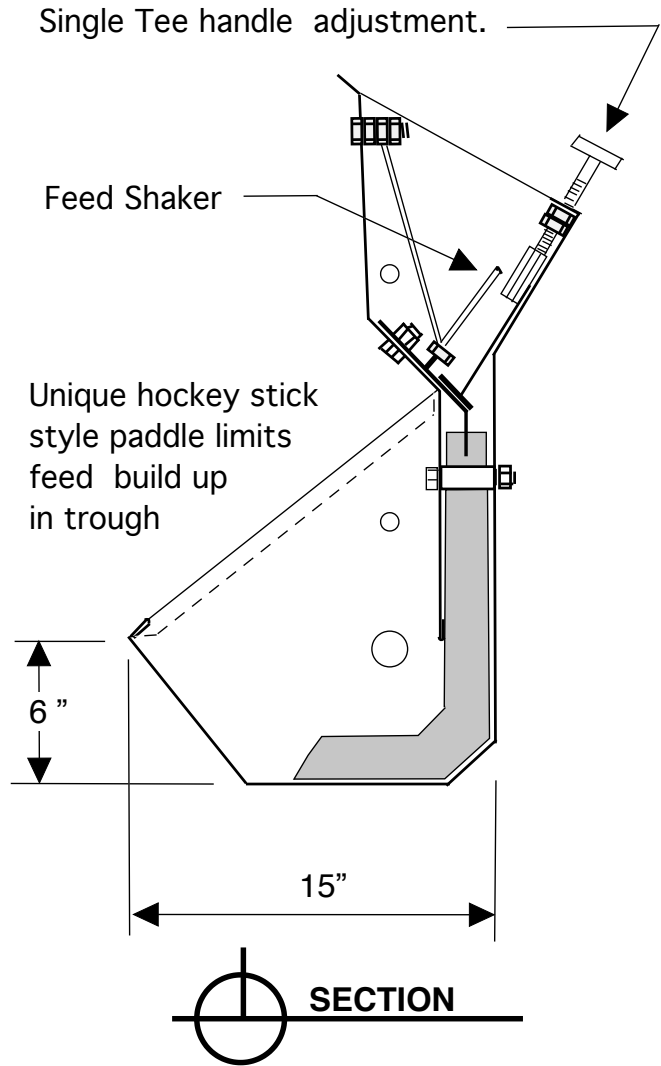

Nipple detail

FEED-EASE
WET/ DRY SOW FEEDER.

Copying or reproduction of any portion of this drawing without permission is prohibited.
Use of this drawing except on order of A.J. O'Mara Group, LLC. is prohibited.

Unique new paddle design

Custom made. Stainless Hex barrel. Trojan parts.

Nipple detail

Material: 16ga. 304 body
1/4" 304 paddle.

FEED-EASE

A.J. O'Mara Group, L.L.C.
36 Deer Run Circle
McCook Lake, SD. 57049

15" WET SOW FEEDER.

DRAWING NO.970166b