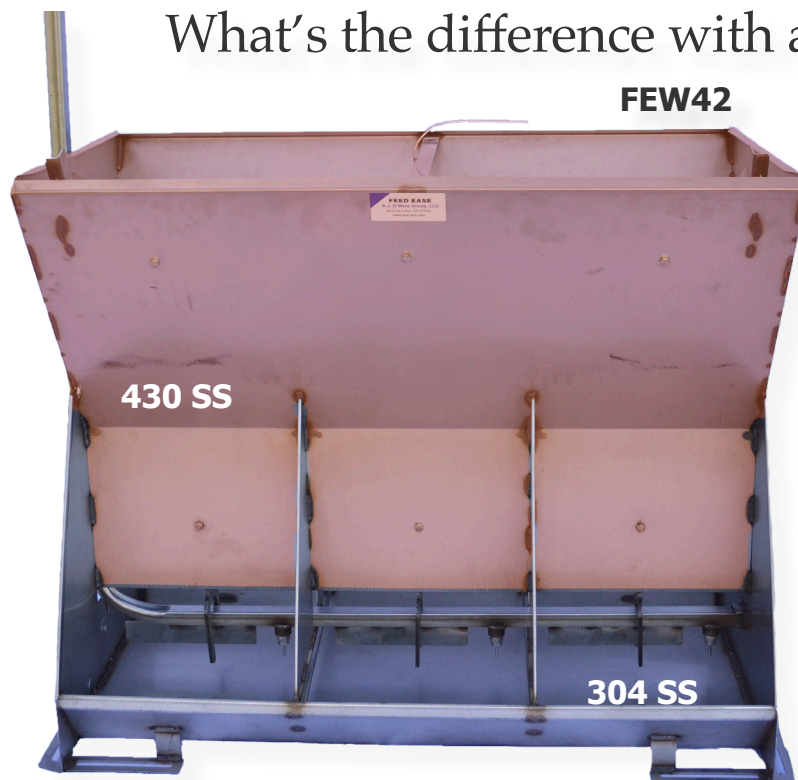

Paddle Feeder Specs

Feeder type	Model	Spaces per side	Length inches / cm		Pigs per feeder	Pig Weight pounds / kilograms		Feed Capacity pounds / kilograms	
Nursery	FEN36	Three	36	92	48	12-60	6-27	96	44
Finishing	FEF48	Three	48	122	66	30-280	14-128	288	131
Wean-Finish	FEW28	Two	28	71	40	12-280	6-128	170	78
Wean-Finish	FEW42	Three	42	107	60	12-280	6-128	246	112
Wean-Finish	FEW48	Three	48	122	60	12-280	6-128	280	128
Wean-Finish	FEW56	Four	56	142	80	12-280	6-128	328	150
Wean-Finish	FEW60	Four	60	152	80	12-280	6-128	350	160
Wean-Finish	FEW70	Five	70	178	100	12-280	6-128	410	187
Wean-Finish	FEW77	Five	77	195.6	100	12-280	6-128	450	205
Wean-Finish	FEW84	Six	84	214	120	12-280	6-128	490	223
Wean-Finish	FEW92	Six	92	234	120	12-280	6-128	535	244

What's the difference with a **VALUE** feeder?

**FEW42**

Our Value Feeder's **trough, dividers** and **base** are the same high quality **304 grade stainless steel**.

The **hopper** is made of economical appliance grade **430 stainless steel**.